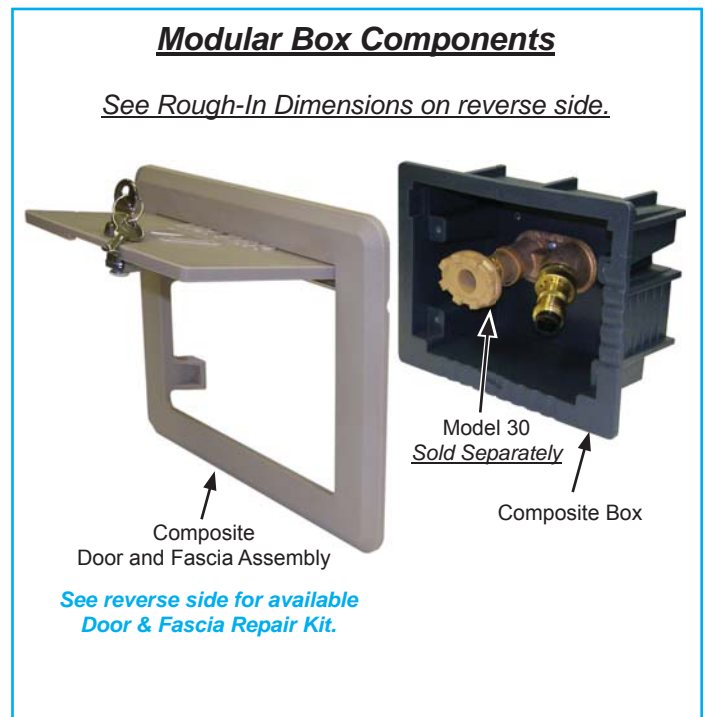

The Woodford Model MB30BX Modular Box system is designed to securely contain a Woodford Model 30 freezeless wall faucet in residential buildings.

The MB30BX includes a light weight, high impact, composite box that is stubbed out of a frame or masonry wall. After the wall is finished, an attractive and paintable, composite door and fascia assembly is screwed into the box to create a durable, protected and secure faucet access.

Patent Pending

Specifications:

- **MB30BX:** Includes Composite Box, Door & Fascia; Thumb Latch Cylinder Lock (Standard)
- **MB30BX-K:** Includes Composite Box, Door & Fascia; Key Cylinder Lock (Upcharge)
- Color: Composite Box: Black
Composite Door & Fascia: Tan
- Shipped in individual carton
- Shipping Weight: 2 lb-15 oz

RK-Bracket - Sold Separately

Bracket may be used to mount or support the box in a stud wall. Hole centers are provided on back of box for drilling (2) 9/32" holes. Bracket extends from 10" to 19".

**For Installation Instructions go to.....
www.woodfordmfg.com or call 1-800-621-6032**

Composite Modular Box

For Model 30 Freezeless Wall Faucets (Sold Separately)

MB30BX

MB30BX-K

When ordering, specify MB30BX or MB30BX-K

Determine Overall Length requirement, then order appropriate faucet size.
Order Example:
 MB30 + 30CP-10 = 15 1/8"