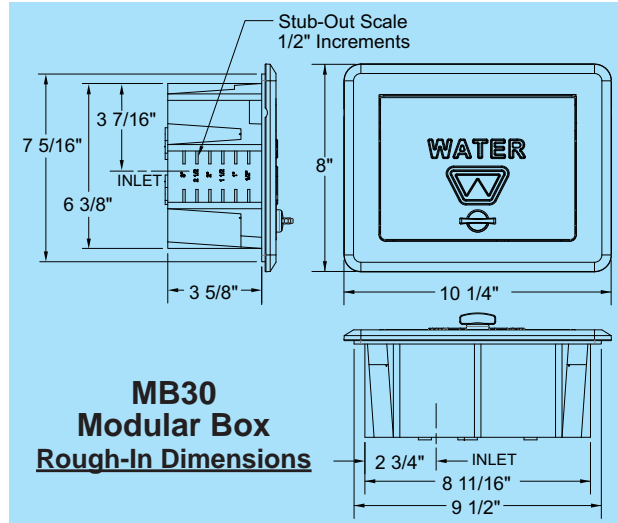

Composite Modular Box

For Model 30 Freezeless Wall Faucets (Sold Separately)

MB30BX

MB30BX-K

When ordering, specify MB30BX or MB30BX-K

Determine Overall Length requirement, then order appropriate faucet size.
Order Example:
 MB30 + 30CP-10 = 15 1/8"