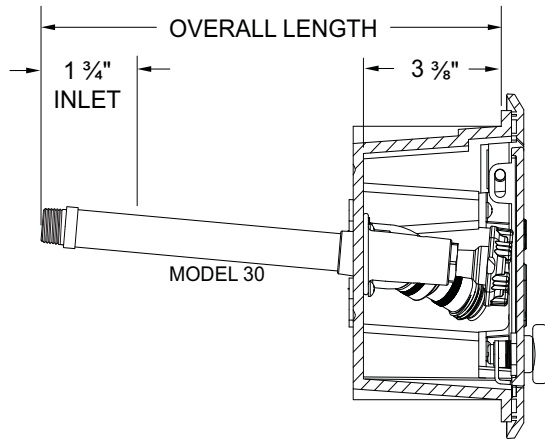

RK-Bracket - Sold Separately

Bracket may be used to mount or support the box in a stud wall. Hole centers are provided on back of box for drilling (2) 9/32" holes. Bracket extends from 10" to 19".

**For Installation Instructions go to.....
www.woodfordmfg.com or call 1-800-621-6032**

Composite Modular Box

For Model 30 Freezeless Wall Faucets (Sold Separately)

MB30BX

MB30BX-K

When ordering, specify MB30BX or MB30BX-K

Determine Overall Length requirement, then order appropriate faucet size.
Order Example:
 MB30 + 30CP-10 = 15 1/8"