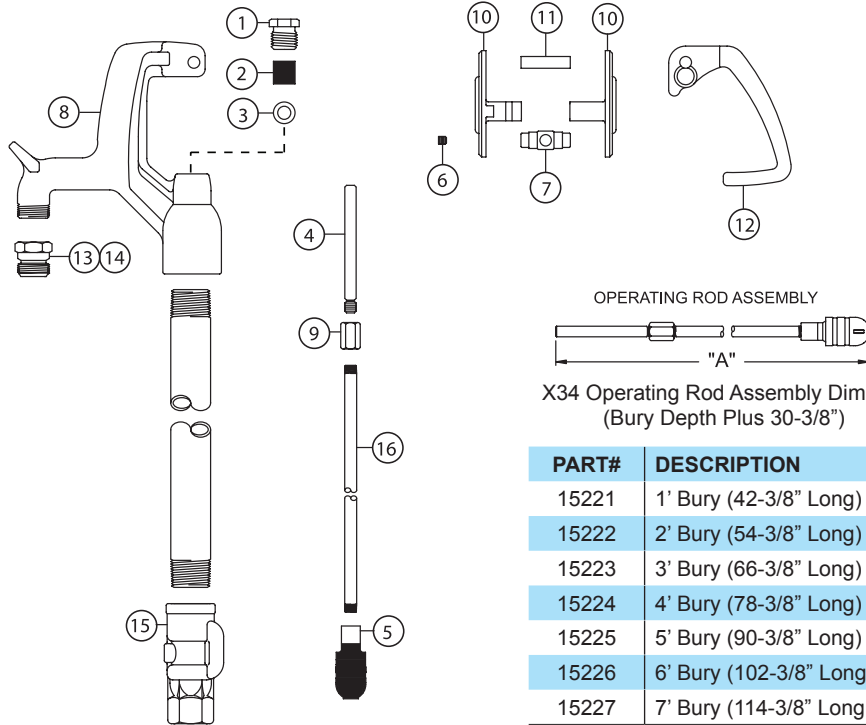

Long Life Valve Seat - Special shape - large contact area - eliminates need for renewable nylon seat.

Specifications:

Female Inlet: 3/4" NPT

Casing: 1" Galvanized Steel Pipe

Operating Rod: 3/8" Steel Rod

Drain Hole: Tapped - 1/8" N.P.T.

Removable Nozzle: 3/4" Brass Male Hose Nozzle

Maximum Working Pressure: 125 p.s.i.

Maximum Temperature: 120° F

Rough-In Dimensions

SHIPPING WEIGHT

Bury Depth (Ft)	1	2	3	4	5	6	7*
Shipping Wt. (Lbs)	14	16	18	20	22	24	26

*Must ship by truck line due to length.

For Installation / Troubleshooting Instructions go to www.woodfordmfg.com or call 1-800-621-6032

When ordering, specify model and bury depth.

WOODFORD

X34 Operating Rod Assembly Dim. "A"
(Bury Depth Plus 30-3/8")

MODEL X34 PARTS LIST

ITEM	PART#	DESCRIPTION
	15037	Head Assembly - Complete (Includes Items 1-4, 6-13)
1	10100	Packing Nut
2	10101	Packing
3	10102	Packing Support Washer
4	10104	Brass Rod Stem
5	10108	Plunger
	15050	Pivot Assembly (Includes Items 6 & 7)
6	10158	Pivot Set Screw
7	10159	Pivot
8	15021	Head & Nozzle Assembly (Includes Item 13)
9	10481	Coupling Nut
10	*	Links - (Replace with RK-WXL)
11	10142	Handle Pin
12	10227	Handle (Blue)
13	10004	3/4" Brass Hose Nozzle (Standard)
14	10007	1" Brass Hose Nozzle (Optional)
15	10018	Valve Body