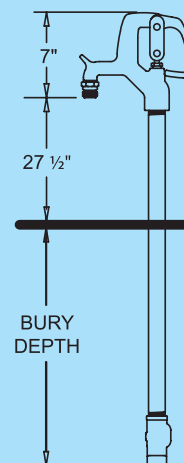

Long Life Valve Seat - Special shape - large contact area - eliminates need for renewable nylon seat.

Specifications:

Female Inlet: 3/4" NPT

Casing: 1" Galvanized Steel Pipe

Operating Rod: 3/8" Steel Rod

Drain Hole: Tapped - 1/8" N.P.T.

Removable Nozzle: 3/4" Brass Male Hose Nozzle

Maximum Working Pressure: 125 p.s.i.

Maximum Temperature: 120° F

Rough-In Dimensions

SHIPPING WEIGHT

Bury Depth (Ft)	1	2	3	4	5	6	7*
Shipping Wt. (Lbs)	14	16	18	20	22	24	26

MODEL X34 PARTS LIST

ITEM	PART#	DESCRIPTION
	15037	Head Assembly - Complete (Includes Items 1-4, 6-13)
1	10100	Packing Nut
2	10101	Packing
3	10102	Packing Support Washer
4	10104	Brass Rod Stem
5	10108	Plunger
	15050	Pivot Assembly (Includes Items 6 & 7)
6	10158	Pivot Set Screw
7	10159	Pivot
8	15021	Head & Nozzle Assembly (Includes Item 13)
9	10481	Coupling Nut
10	*	Links - (Replace with RK-WXL)
11	10142	Handle Pin
12	10227	Handle (Blue)
13	10004	3/4" Brass Hose Nozzle (Standard)
14	10007	1" Brass Hose Nozzle (Optional)
15	10018	Valve Body