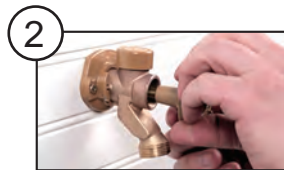

### RK-ADJ-PRV Components

**NOT SOLD SEPARATELY**

- 6" Inlet Stem
- 6 3/4" Middle Stem
- 5 3/16" Handle Stem
- 3" Stem Stop

- (1) Inlet Stem
- (1) Middle Stem
- (1) Handle Stem
- (1) Stem Stop
- (2) Stainless Steel Clips
- (1) EPDM Packing
- (1) Packing Nut
- (1) Round Metal Wheel Handle
- (1) Handle Screw

2 Clips

Instructions Video

[youtube.com/wcmind](https://youtube.com/wcmind)

**See Reverse Side For More Faucet Accesories**

### Installation Instructions

- Shut off water supply
  - Remove Handle Screw, Handle, Packing Nut and Packing.
  - Use flat head screwdriver to remove packing material.

- Place handle back on rod without screw and turn counter-clockwise.
  - Remove old rod.
  - Save and reuse old brass washer