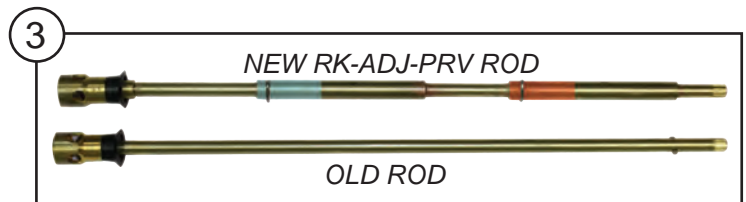

- Match old rod length with the new RK-ADJ-PRV rod assembly combination using chart below.

Assembly Combinations According To Measured Operating Rod Overall Length

6" Overall Rod Length (Fits 4" Faucet)

8" Overall Rod Length (Fits 6" Faucet)

10" Overall Rod Length (Fits 8" Faucet)

12" Overall Rod Length (Fits 10" Faucet)

14" Overall Rod Length (Fits 12" Faucet)

16" Overall Rod Length (Fits 14" Faucet)

Note: Lengths are not to scale.
A detailed, full scale, diagram is included with each RK-ADJ-PRV.

1. Insert new RK-ADJ-PRV
   - Assemble old brass washer, new Packing, Packing Nut, Handle and Handle Screw.
   - Turn on water.