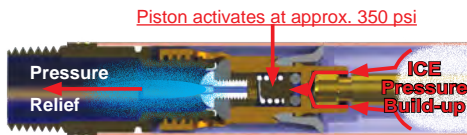

# ADJUSTABLE OPERATING ROD

***Prevents Faucet Tube From Bursting in Freezing Conditions!***

(Fits Woodford Models 14, 16, 17, 19, 22 or V22)

RK-ADJ-PRV List Price...\$27.95

## INCLUDES ANTI-BURST PRV VALVE

- Upgrade a Woodford Model 14 or 17 wall faucet or replace a Model 16, 19 or 22 operating rod with an RK-ADJ-PRV Adjustable Length Operating Rod with patented, resetting Pressure Relief Valve (PRV).
- The PRV is designed to prevent the copper tube from bursting in freezing conditions *even if a hose is unintentionally left on.*