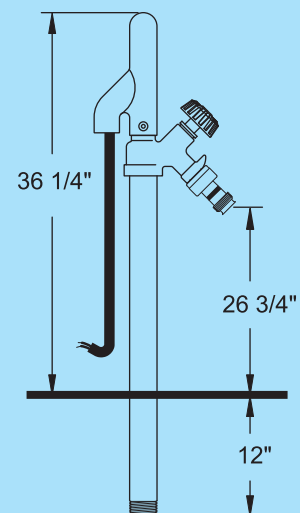

Construction: Brass head and heater cap

Casing: 1" Galvanized steel pipe

Male Inlet: 1" NPT

Outlet Nozzle: 3/4" male hose thread

Conduit Fitting: 1/2" NPT female

Handle: Polycarbonate wheel handle
 Optional: Metal Handle

Max Pressure - 125 p.s.i.

Max Temperature - 120° F

Shipping Weight: 13 lbs each

Patent Pending

Freezeless Sanitary Heated Yard Hydrants Model H34

Rough In

WOODFORD

MODEL H34 PARTS LIST

ITEM	PART#	DESCRIPTION
1	30002	Handle Screw
2	30233	Wheel Handle
3	30107	Packing Nut
4	30247	EPDM Packing
5	30105	Packing Washer
6	30104	Operating Stem
7	30008	Washer
8	30009	Washer Screw
9	10542	H34 Head
10	50HF-BR	50HF Backflow Preventer - Brass
11	10050	1" Pipe Casing
12	10541	H34 Heater Cover
13	10544	Compression Nut
14	10545	Compression Sleeve
15	10546	Set Screw (2)
16	10543	H34 Heater Assembly - includes 3' Cord
16a	10599	H34 Heater Assembly - includes 12' Cord
16b	10560	H34 Heater Assembly - includes 25' Cord
	RK-H34	Repair Kit (Includes Items 1-8)
	RK-HTR	Repair Kit (Includes Items 13-16)