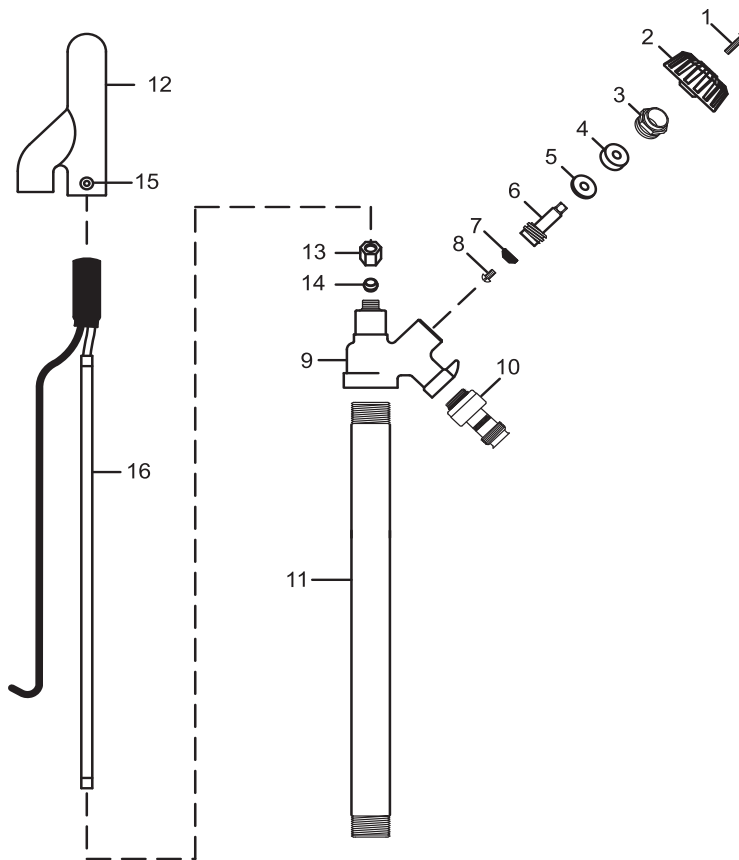

WOODFORD

MODEL H34 PARTS LIST

ITEM	PART#	DESCRIPTION
1	30002	Handle Screw
2	30233	Wheel Handle
3	30107	Packing Nut
4	30247	EPDM Packing
5	30105	Packing Washer
6	30104	Operating Stem
7	30008	Washer
8	30009	Washer Screw
9	10542	H34 Head
10	50HF-BR	50HF Backflow Preventer - Brass
11	10050	1" Pipe Casing
12	10541	H34 Heater Cover
13	10544	Compression Nut
14	10545	Compression Sleeve
15	10546	Set Screw (2)
16	10543	H34 Heater Assembly - includes 3' Cord
16a	10599	H34 Heater Assembly - includes 12' Cord
16b	10560	H34 Heater Assembly - includes 25' Cord
	RK-H34	Repair Kit (Includes Items 1-8)
	RK-HTR	Repair Kit (Includes Items 13-16)

Installation example to meet local and state electrical codes