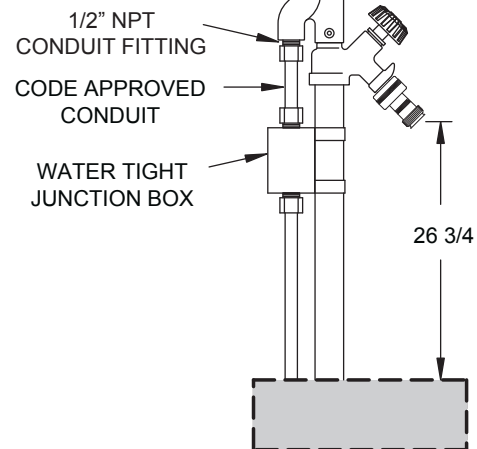

For more information contact...

WOODFORD MANUFACTURING COMPANY

2121 Waynoka Road, Colorado Springs, Colorado 80915 • Phone: (800) 621-6032 • Fax: (800) 765-4115

To view our complete product line visit: www.woodfordmfg.com or email: sales@woodfordmfg.com

A Division Of WCM Industries, Inc.