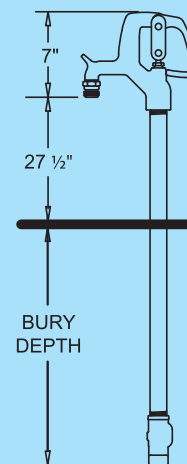

### Specifications:

**Female Inlet:** 3/4" NPT

**Casing:** 1" Galvanized Steel Pipe

**Operating Rod:** 3/8" Galvanized Steel Pipe

**Drain Hole:** Tapped - 1/8" N.P.T.

**Removable Nozzle:** 3/4" Brass Male Hose Nozzle

### Rough-In Dimensions