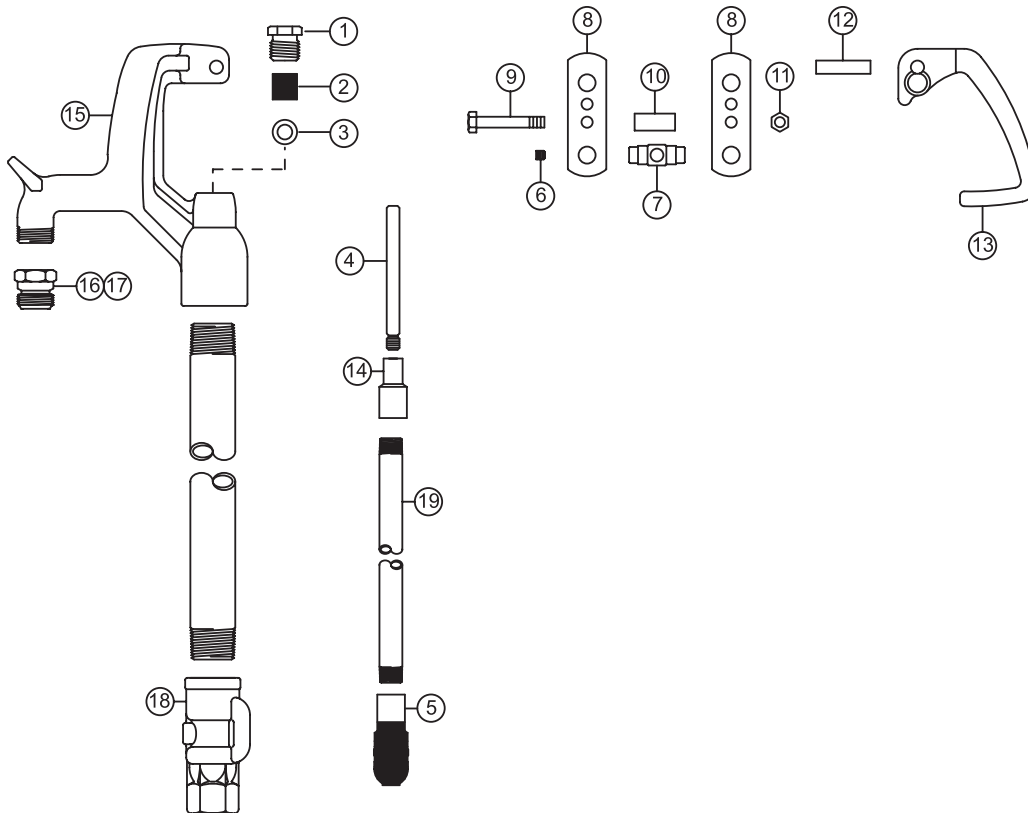

Casing: 1" Galvanized Steel Pipe

Operating Rod: 3/8" Galvanized Steel Pipe

Drain Hole: Tapped - 1/8" N.P.T.

Removable Nozzle: 3/4" Brass Male Hose Nozzle

Optional: At additional cost
 1" brass pipe outer casing
 3/8" brass pipe operating rod
 1" hose nozzle (10007)

When ordering, specify model and bury depth.

MODEL W34 PARTS LIST

ITEM	PART#	DESCRIPTION
	15039	Head Assembly - Complete (Includes Items 1-4, 6-16)
1	10100	Packing Nut
2	10101	Packing
3	10102	Packing Support Washer
4	10104	Brass Rod Stem
5	10105	Plunger
6	10158	Pivot Set Screw
7	10159	Pivot
	15050	Pivot Assembly (Includes Items 6 & 7)
8	10144	Steel Link (2 Req'd)
9	10157	Link Bolt
10	10146	Link Spacer
11	10206	Link Bolt Nut
12	10142	Handle Pin
13	10211	Handle
14	10011	Reducing Coupling
15	15040	Head & Nozzle Assembly (Includes Item 16)
16	10004	3/4" Brass Hose Nozzle (Standard)
17	10007	1" Brass Hose Nozzle (Optional)
18	10018	Valve Body