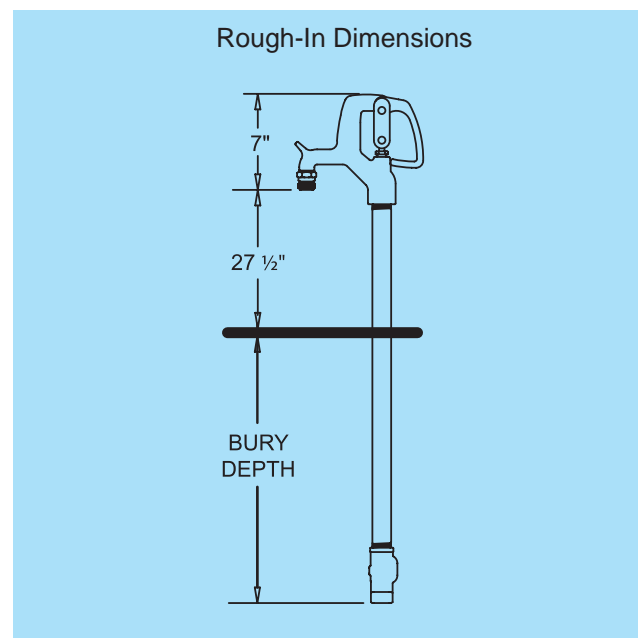

W34 hydrants are intended for irrigation purposes and used for filling field spray equipment, cleaning tools and equipment, lawn and garden care, watering livestock, fire protection - immediate water flow even in sub-zero temperatures.

Freezeless Yard Hydrant

Model W34

Features:

One Piece Variable Flow Plunger - Large cushion type seal for longer life - is not easily damaged and assures shut-off even when foreign particles are present.

Maintenance & Repair - All repairs can be made from top of unit without removing hydrant from the ground.

Tamper Proof Lock - Can be locked in closed position by inserting padlock or bolt through hole in link.

Long Life Packing - Graphite packing for lubricity and long life.

Long Life Valve Seat - Special shape - large contact area - eliminates need for renewable nylon seat.

Specifications:

Female Inlet: 3/4" NPT

Casing: 1" Galvanized Steel Pipe

Operating Rod: 3/8" Galvanized Steel Pipe

Drain Hole: Tapped - 1/8" N.P.T.

Removable Nozzle: 3/4" Brass Male Hose Nozzle

Optional: At additional cost
1" brass pipe outer casing
3/8" brass pipe operating rod
1" hose nozzle (10007)

Maximum Working Pressure: 125 p.s.i.

Maximum Temperature: 120° F

SHIPPING WEIGHT

Bury Depth (Ft)	1	2	3	4	5	6	7*
Weight (Lbs)	14	16	18	20	22	24	26

*Must ship by truck line due to length.

For Installation / Troubleshooting Instructions go to www.woodfordmfg.com or call 1-800-621-6032

When ordering, specify model and bury depth.