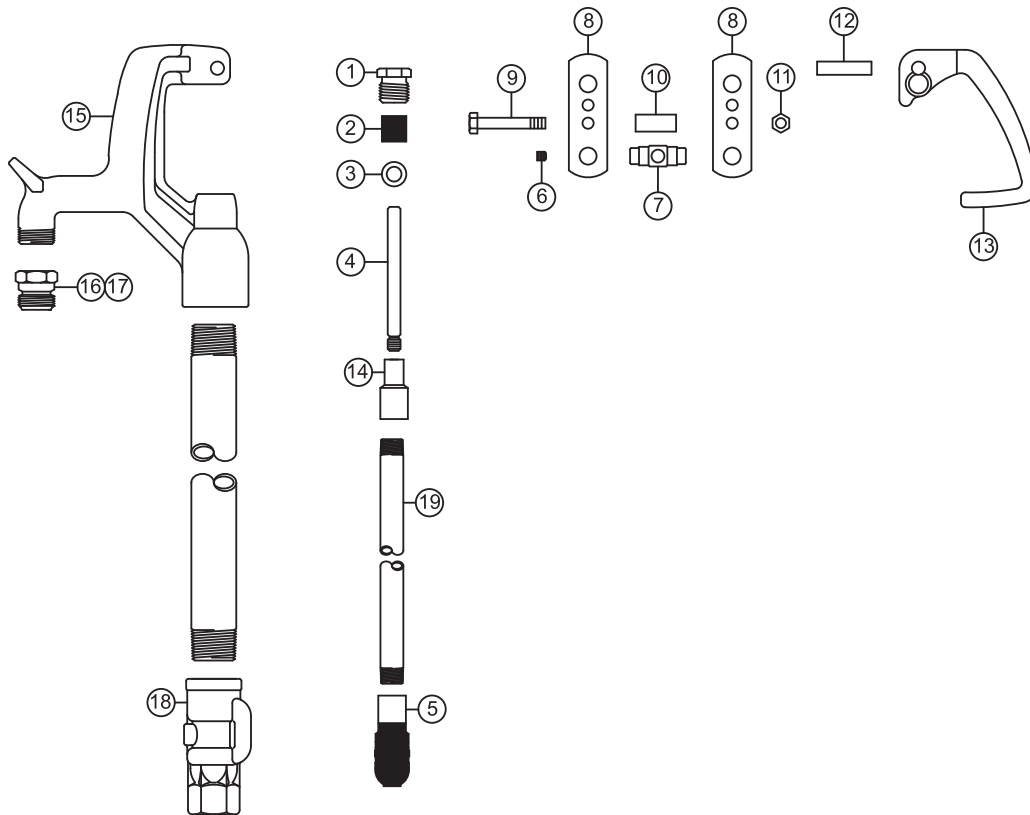

WOODFORD

MODEL W34 PARTS LIST

ITEM	PART#	DESCRIPTION
	15039	Head Assembly - Complete (Includes Items 1-4, 6-16)
1	10100	Packing Nut
2	10101	Packing
3	10102	Packing Support Washer
4	10104	Brass Rod Stem
5	10105	Plunger
6	10158	Pivot Set Screw
7	10159	Pivot
	15050	Pivot Assembly (Includes Items 6 & 7)
8	10144	Steel Link (2 Req'd)
9	10157	Link Bolt
10	10146	Link Spacer
11	10206	Link Bolt Nut
12	10142	Handle Pin
13	10211	Handle
14	10011	Reducing Coupling
15	15040	Head & Nozzle Assembly (Includes Item 16)
16	10004	3/4" Brass Hose Nozzle (Standard)
17	10007	1' Brass Hose Nozzle (Optional)
18	10018	Valve Body

ITEM	PART#	DESCRIPTION
19	W34 - 3/8"	Operating Pipe (Bury Depth & Length)
	10023	1' Bury (35 1/2" Long)
	10024	2' Bury (47 1/2" Long)
	10025	3' Bury (59 1/2" Long)
	10026	4' Bury (71 1/2" Long)
	10027	5' Bury (83 1/2" Long)
	10028	6' Bury (95 1/2" Long)
	10029	7' Bury (107 1/2" Long)
	RK-W34	Repair Kit (Includes Items 1-7)
	RK-WXL	Steel Link Repair Kit (Includes Items 8 - 11)