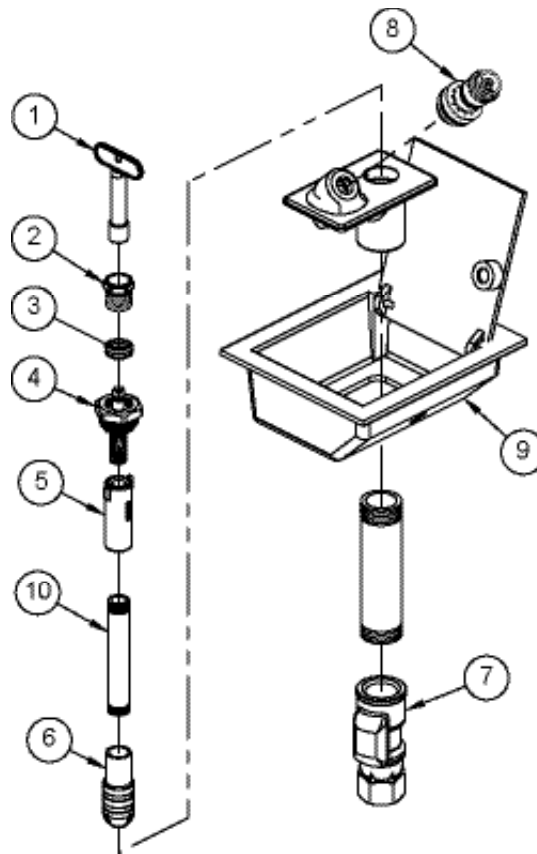

VALVE SEAT - Permanent type brass valve body with hemispherical seating surface.

PACKING - EPDM rubber with adjustable packing nut.

BOX - Deep box, brass casting with 1/4" NPS drain hole.

FINISH - Brass box, door and head casting.

FEMALE INLET - 3/4" N.P.T

DRAIN HOLE - 1/8" N.P.T.

CASING - 1" galvanized steel pipe

Optional - 1" brass pipe

OPERATING ROD - 3/8" galvanized steel pipe

Optional - 3/8" brass pipe

MAX PRESSURE - 125 p.s.i.

MAX TEMPERATURE - 120° F

SHIPPING WEIGHT -

Bury Depth (ft)	1	2	3	4	5	6	7
Weight (lbs)	14	16	18	21	23	26	28

For Installation / Troubleshooting Instructions go to www.woodfordmfg.com or call 1-800-621-6032

Backflow Preventer replacement is recommended every 3-5 years.

Rough-In Dimensions

When ordering, specify model number, inlet and finish.

MODEL Y95 PARTS LIST

ITEM	PART#	DESCRIPTION
1	50010	Tee Key
2	30107	Packing Nut
3	30247	EPDM Packing
4	55176	Head Nut Assembly
5	10109	Yoke Nut
6	10105	Plunger
7	10018	Valve Body
8	50HF-BR	50HF Vacuum Breaker-Brass
9	55020	Box Assembly
10		3/8" OPERATING PIPE (Bury Depth & Length)
	10031	1' Bury (4-1/8" long)
	10032	2' Bury (16-1/8" long)
	10033	3' Bury (28-1/8" long)
	10034	4' Bury (40-1/8" long)
	10035	5' Bury (52-1/8" long)
	10036	6' Bury (64-1/8" long)
	10037	7' Bury (76-1/8" long)
	RK-Y95	Repair Kit (Includes Items 1-6)