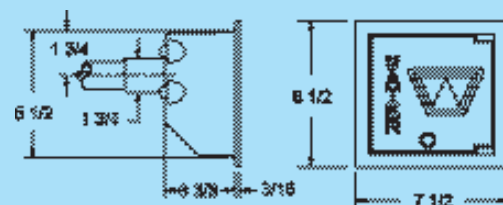

SHIPPING WEIGHT -

Bury Depth (ft)	1	2	3	4	5	6	7
Weight (lbs)	14	16	18	21	23	26	28

For Installation / Troubleshooting Instructions go to www.woodfordmfg.com or call 1-800-621-6032

Backflow Preventer replacement is recommended every 3-5 years.

Rough-In Dimensions

When ordering, specify model number, inlet and finish.

MODEL Y95 PARTS LIST

ITEM	PART#	DESCRIPTION
1	50010	Tee Key
2	30107	Packing Nut
3	30247	EPDM Packing
4	55176	Head Nut Assembly
5	10109	Yoke Nut
6	10105	Plunger
7	10018	Valve Body
8	50HF-BR	50HF Vacuum Breaker-Brass
9	55020	Box Assembly
10		3/8" OPERATING PIPE (Bury Depth & Length)
	10031	1' Bury (4-1/8" long)
	10032	2' Bury (16-1/8" long)
	10033	3' Bury (28-1/8" long)
	10034	4' Bury (40-1/8" long)
	10035	5' Bury (52-1/8" long)
	10036	6' Bury (64-1/8" long)
	10037	7' Bury (76-1/8" long)
	RK-Y95	Repair Kit (Includes Items 1-6)