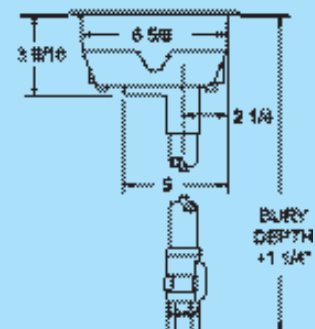

FEMALE INLET - 3/4" N.P.T

DRAIN HOLE - 1/8" N.P.T.

CASING - 1" galvanized steel pipe

Optional - 1" brass pipe

OPERATING ROD - 3/8" galvanized steel pipe

Optional - 3/8" brass pipe

MAX PRESSURE - 125 p.s.i.

MAX TEMPERATURE - 120° F

SHIPPING WEIGHT -

Bury Depth (ft)	1	2	3	4	5	6	7
Weight (lbs)	14	16	18	21	23	26	28

For Installation / Troubleshooting Instructions go to www.woodfordmfg.com or call 1-800-621-6032

Backflow Preventer replacement is recommended every 3-5 years.

Rough-In Dimensions

When ordering, specify model number, inlet and finish.

MODEL Y95 PARTS LIST

ITEM	PART#	DESCRIPTION
1	50010	Tee Key
2	30107	Packing Nut
3	30247	EPDM Packing
4	55176	Head Nut Assembly
5	10109	Yoke Nut
6	10105	Plunger
7	10018	Valve Body
8	50HF-BR	50HF Vacuum Breaker-Brass
9	55020	Box Assembly
10		3/8" OPERATING PIPE (Bury Depth & Length)
	10031	1' Bury (4-1/8" long)
	10032	2' Bury (16-1/8" long)
	10033	3' Bury (28-1/8" long)
	10034	4' Bury (40-1/8" long)
	10035	5' Bury (52-1/8" long)
	10036	6' Bury (64-1/8" long)
	10037	7' Bury (76-1/8" long)
	RK-Y95	Repair Kit (Includes Items 1-6)