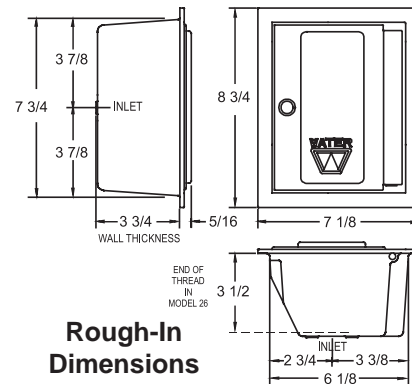

Model & Inlet

B26P-1/2 1/2" FPT
B26P-3/4 3/4" FPT

Exterior Finish:

Standard - Chrome (CH)
Optional - Rough Brass (BR),
Polished Brass (PB) or
Anodized Aluminum (AL)

Optional Tee Key
Included

WOODFORD MANUFACTURING COMPANY