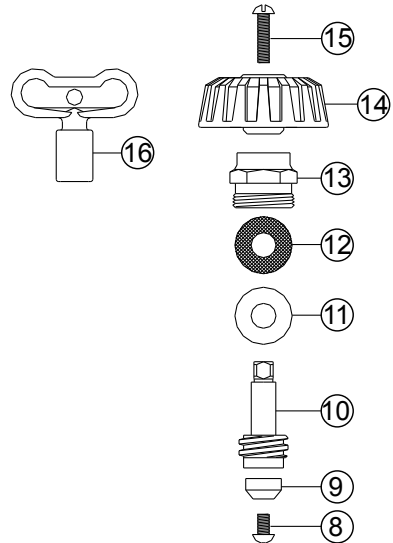

WOODFORD

MODEL 40 SERIES PARTS LIST

ITEM	PART#	DESCRIPTION
1	30440	HEAD 43-1/2 Female - ROUGH BRASS *
	30441	HEAD 43-1/2 Female - POLISHED CHROME *
	30448	HEAD 45-3/4 Female - ROUGH BRASS *
	30449	HEAD 45-3/4 Female - POLISHED CHROME *
2	30442	HEAD 43-1/2 Female-VB - ROUGH BRASS *
	30443	HEAD 43-1/2 Female-VB - POLISHED CHROME *
	30450	HEAD 45-3/4 Female-VB - ROUGH BRASS *
	30451	HEAD 45-3/4 Female-VB - POLISHED CHROME *
3	30444	HEAD 44-1/2 Male - ROUGH BRASS
	30445	HEAD 44-1/2 Male - POLISHED CHROME
4	30446	HEAD 44-1/2 Male-VB - ROUGH BRASS
	30447	HEAD 44-1/2 Male-VB - POLISHED CHROME
5	30452	HEAD 46-3/4 Male - ROUGH BRASS
	30453	HEAD 46-3/4 Male - POLISHED CHROME
6	30454	HEAD 46-3/4 Male-VB - ROUGH BRASS
	30455	HEAD 46-3/4 Male-VB - POLISHED CHROME
7	34HA-CH	VACUUM BREAKER - CHROME
	34HA-BR	VACUUM BREAKER - BRASS
8	30009	WASHER SCREW
9	30008	WASHER
10	30104	OPERATING STEM
11	30105	PACKING WASHER
12	30005	PACKING
13	30107	PACKING NUT - ROUGH BRASS
	30109	PACKING NUT - POLISHED CHROME
14	30233	WHEEL HANDLE - TAN
	30120	WHEEL HANDLE - CLEAR
15	30002	HANDLE SCREW - BRASS
	30121	HANDLE SCREW - NICKEL
16	50009	TEE KEY
	RK-24	CHROME REPAIR KIT(Includes Items 8-15)
	RK-H34	BRASS REPAIR KIT(Includes Items 8-15)

* VACUUM BREAKER SOLD SEPARATELY

For more information contact...

WOODFORD MANUFACTURING COMPANY

2121 Waynoka Road, Colorado Springs, Colorado 80915 • Phone: (719) 574-1101 • Fax: (719) 574-7621
To view our complete product line visit: www.woodfordmfg.com