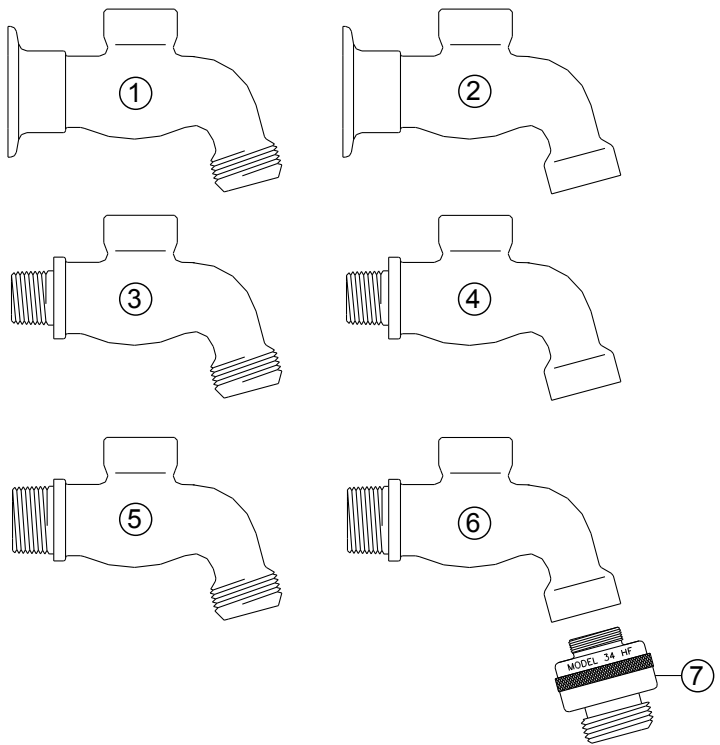

WOODFORD

MODEL 40 SERIES PARTS LIST

ITEM	PART#	DESCRIPTION
1	30440	HEAD 43-1/2 Female - ROUGH BRASS *
	30441	HEAD 43-1/2 Female - POLISHED CHROME *
	30448	HEAD 45-3/4 Female - ROUGH BRASS *
	30449	HEAD 45-3/4 Female - POLISHED CHROME *
2	30442	HEAD 43-1/2 Female-VB - ROUGH BRASS *
	30443	HEAD 43-1/2 Female-VB - POLISHED CHROME *
	30450	HEAD 45-3/4 Female-VB - ROUGH BRASS *
	30451	HEAD 45-3/4 Female-VB - POLISHED CHROME *
3	30444	HEAD 44-1/2 Male - ROUGH BRASS
	30445	HEAD 44-1/2 Male - POLISHED CHROME
4	30446	HEAD 44-1/2 Male-VB - ROUGH BRASS
	30447	HEAD 44-1/2 Male-VB - POLISHED CHROME
5	30452	HEAD 46-3/4 Male - ROUGH BRASS
	30453	HEAD 46-3/4 Male - POLISHED CHROME
6	30454	HEAD 46-3/4 Male-VB - ROUGH BRASS
	30455	HEAD 46-3/4 Male-VB - POLISHED CHROME
7	34HA-CH	VACUUM BREAKER - CHROME
	34HA-BR	VACUUM BREAKER - BRASS
8	30009	WASHER SCREW
9	30008	WASHER
10	30104	OPERATING STEM
11	30105	PACKING WASHER
12	30005	PACKING
13	30107	PACKING NUT - ROUGH BRASS
	30109	PACKING NUT - POLISHED CHROME
14	30233	WHEEL HANDLE - TAN
	30120	WHEEL HANDLE - CLEAR
15	30002	HANDLE SCREW - BRASS
	30121	HANDLE SCREW - NICKEL
16	50009	TEE KEY
	RK-24	CHROME REPAIR KIT(Includes Items 8-15)
	RK-H34	BRASS REPAIR KIT(Includes Items 8-15)

* VACUUM BREAKER SOLD SEPARATELY

For more information contact...

WOODFORD MANUFACTURING COMPANY

2121 Waynoka Road, Colorado Springs, Colorado 80915 • Phone: (719) 574-1101 • Fax: (719) 574-7621
To view our complete product line visit: www.woodfordmfg.com