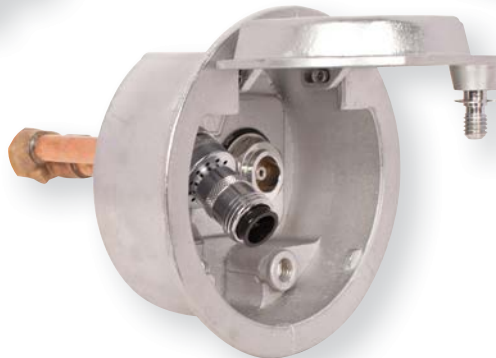

SETTING THE STANDARD.

Model 67 Freezeless Wall Hydrant

ASSE 1052 approved field
testable double check backflow
preventer and vacuum breaker

Woodford 67 series are the best-selling commercial wall hydrants in the nation. With good reason.

They drain automatically, even with a hose attached. They're high flow and maintenance-free. They have fewer parts to wear out than competitive hydrants. And they won't freeze.

They're guaranteed for five years. They set the standard other faucets can only hope to reach.

B67 Freezeless Wall Hydrant
Lockable box secures hydrant

RB67 Freezeless Wall Hydrant
*Ideal for 6" core drill applications
and tilt-up wall construction*

Woodford 67 series

WOODFORD MANUFACTURING COMPANY