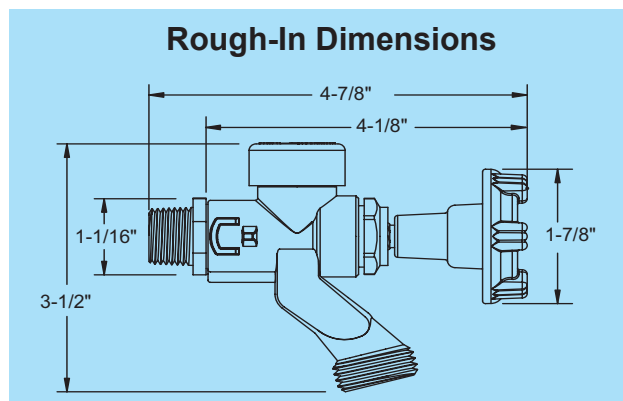

MODEL 101 PARTS		
ITEM	PART#	DESCRIPTION
1	30002	Handle Screw
2	30096	Wheel Handle (Metal)
3	30570	Packing Nut
4	30247	EPDM Packing
5	30105	Packing Support Washer
6	30824	Anti-Turbulance Sleeve
7	30459	Check Valve
8	30571	Stem Screw
9	30008	Valve Seat Rubber
10	30009	Retainer Screw
11	RK-101VB	Vacuum Breaker Float Kit - Model 101
12	30098	Adjustable Flange
	RK-101	Repair Kit (Includes items 1-7, 9-11)