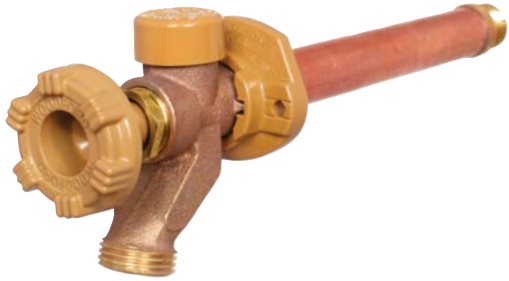

WOODFORD

WALL FAUCETS

MODEL 17 FREEZELESS

- Most reliable freezeless residential wall faucet in America
- Won't freeze and burst if installed properly and hose is removed

MODEL 19 FREEZELESS | ANTI-BURST

Patented internal pressure relief valve

- Freezeless AND anti-burst residential wall faucet
- Won't freeze and burst in freezing conditions, even if hose is attached
- Ergonomic oval handle
- Backed by five-year, \$5000 warranty
- Includes patented pressure relief valve that prevents pressure buildup and burst tubes

MODEL 22 FREEZELESS | ANTI-BURST | HOT/COLD

Model 22

Model V22

- Hot/cold outdoor wall faucets
- Freezeless and anti-burst
- Includes patented pressure relief valves that prevent pressure buildup and burst tubes
- Install outside or in garages
- Horizontal and vertical configurations available

WOODFORD

FAUCET ACCESSORIES

WALL FAUCET MOUNTING SLEEVE WF-MS

- Takes guesswork out of how far to stub out Woodford faucets through brick, stone and stucco veneer
- Provides a better, more secure installation in rock, stone, stucco, etc.
- Mate the faucet wall flange to the front of the mounting sleeve and secure with two screws (included)
- Fits Woodford Models 14, 16, 17 and 19