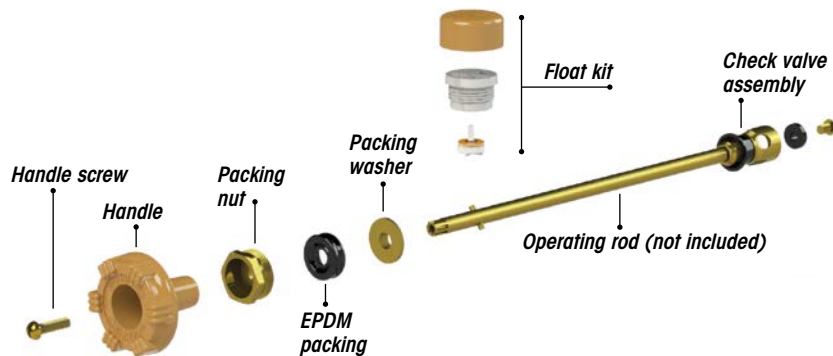

MODEL 22 DRYWALL MOUNTING PLATE DMP

- Provides clean drywall installation for Model 22 or V22
- Allows for a square cut in the drywall
- Can be oriented horizontally or vertically
- Provides secure anchor for faucet

VANDAL-RESISTANT STEM LOCK SL-17

- Keyed access prevents water theft
- Easy to retrofit a Woodford faucet
- Key operates faucet
- Fits Woodford Models 14, 16, 17, 19, 22 and V22

OVERSIZED FLANGE RK-OSF

- Covers large holes, secures loose faucets
- Fits behind Woodford faucet flange
- Fits Woodford Models 14, 16, 17, 19 and 101

WOODFORD

WALL FAUCET REPAIR

ADJUSTABLE OPERATING ROD RK-ADJ-PRV

- Converts Woodford Models 14 and 17 faucets to anti-burst faucets
- Includes patented pressure relief valve that prevents pressure buildup and burst tubes
- Adjustable operating rod assembles for combinations of 4" to 14" model lengths
- Ability to create 4" to 14" rod enables plumbers to reduce repair parts inventory. Fits Woodford Models 14, 16, 17, 19, 22 and V22.

MODEL 17 REPAIR KIT RK-17MH

- Includes handle screw, handle, packing nut, EPDM packing, packing washer, check valve, valve seat rubber, retainer screw and float kit

2121 Waynoka Road
 Colorado Springs, CO 80915
 719.574.1101
www.woodfordmfg.com