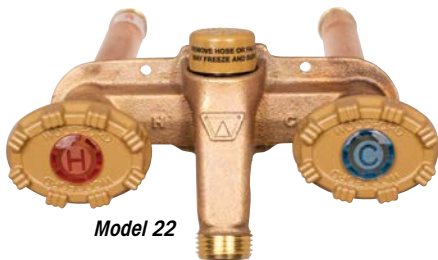

WOODFORD

WALL FAUCETS

MODEL 17 FREEZELESS

- Most reliable freezeless residential wall faucet in America
- Won't freeze and burst if installed properly and hose is removed

MODEL 19 FREEZELESS | ANTI-BURST

Patented internal pressure relief valve

- Freezeless AND anti-burst residential wall faucet
- Won't freeze and burst in freezing conditions, even if hose is attached
- Ergonomic oval handle
- Backed by five-year, \$5000 warranty
- Includes patented pressure relief valve that prevents pressure buildup and burst tubes

MODEL 22 FREEZELESS | ANTI-BURST | HOT/COLD

Model 22

Model V22

- Hot/cold outdoor wall faucets
- Freezeless and anti-burst
- Includes patented pressure relief valves that prevent pressure buildup and burst tubes
- Install outside or in garages
- Horizontal and vertical configurations available

MODEL 30 FREEZELESS | ANTI-BURST | AUTOMATIC DRAINING

- Automatically drains, with or without a hose attached
- Freezeless and won't burst
- Includes 50HA double-check backflow preventer
- Designed for residential or light commercial use