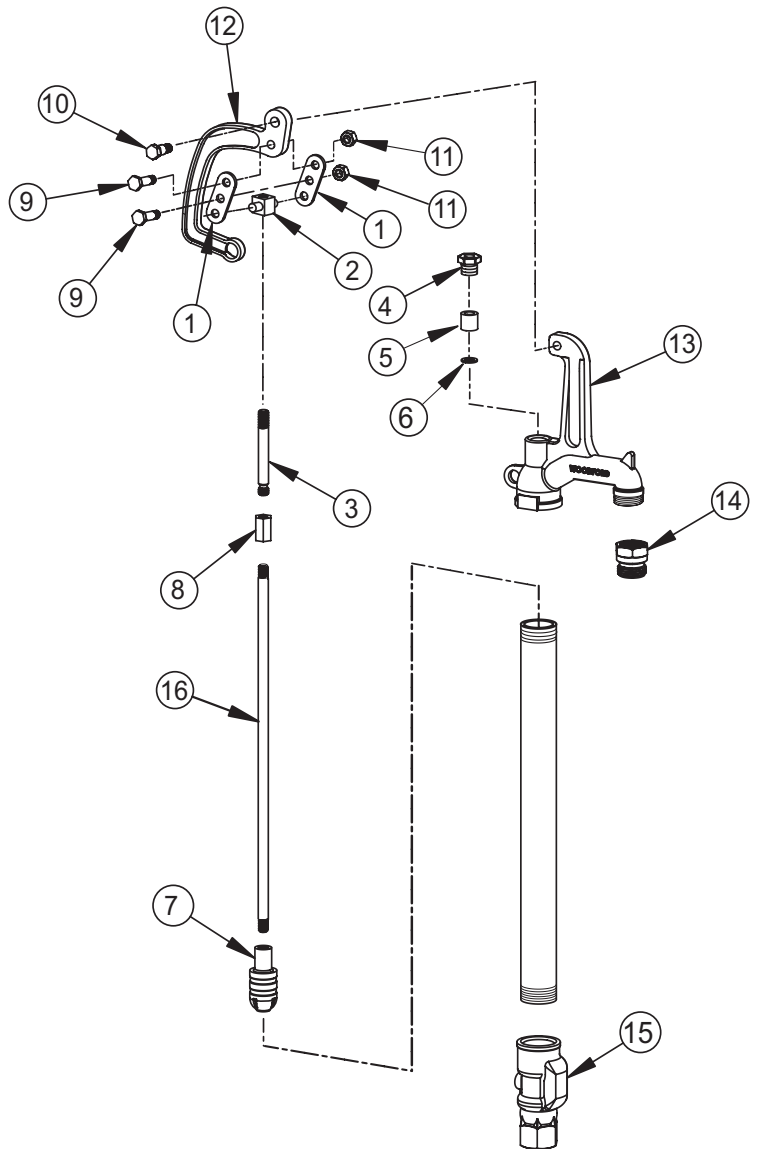

**FEATURES:**

- Head & Handle:** Ductile iron
- All Metal Construction:** No plastic components
- Packing:** Graphite for lubricity and long life
- Valve Seat:** Permanent brass valve body with large hemispherical seating surface.
- Operation:** 90° handle lift for full on
- Nozzle:** 3/4" brass hose nozzle
- Casing:** 1" Galvanized steel pipe
- Operating Rod:** 3/8" Steel rod
- Drain Hole:** Tapped - 1/8" N.P.T.
- Adjustable Pivot Block:** Provides easy and positive adjustment of the lever lock in tension
- Tamperproof Lock:** Can be padlocked in closed position
- Inlet Specifications:** 3/4" FPT
- MAX PRESSURE** - 125 p.s.i.
- MAX TEMPERATURE** - 120° F

**SHIPPING WEIGHT**

Bury Depth (Ft)	1	2	3	4	5	6	7
Shipping Wt. (Lbs)	9.2	11.3	13.4	15.5	17.6	19.7	21.8
Overall Length	45"	57"	69"	81"	93"	105"	117"

**For Installation / Troubleshooting Instructions go to [www.woodfordmfg.com](http://www.woodfordmfg.com) or call 1-800-621-6032**

*When ordering, specify model and bury depth.*

**WOODFORD**

**MODEL R34 PARTS LIST**

ITEM	PART#	DESCRIPTION
	15246	R34 Head & Nozzle Assembly Includes items 13 & 14
	RK-R34HA	R34 Head Assembly - Complete Includes items 1-6 & 8-14 (15247)
1	10620	Link Plate (2)
2	10619	Pivot Square
3	10588	Rod Stem
4	10100	Packing Nut
5	10101	Packing
6	10102	Packing Support Washer
7	10108	Plunger
8	10481	Coupling Nut
9	10589	Link Bolt
10	10590	Handle Shoulder Bolt
11	10206	Hex Nut (2)
12	10587	Handle
13	10586	Head
14	10004	3/4" Brass Hose Nozzle
15	10018	Valve Body
16		Operating Rod
	10591	1' Bury (35-15/16" Long)
	10592	2' Bury (47-15/16" Long)
	10593	3' Bury (59-15/16" Long)
	10594	4' Bury (71-15/16" Long)
	10595	5' Bury (83-15/16" Long)
	10596	6' Bury (95-15/16" Long)
	10600	7' Bury (107-15/16" Long)
	RK-R34	Repair Kit (Includes items 1-7)