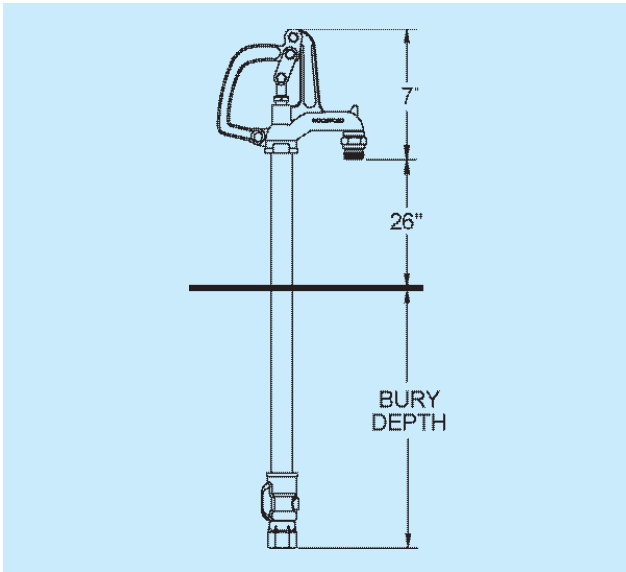

# Freezeless Yard Hydrant Model R34

The Woodford R34 Freezeless yard hydrant is intended for irrigation purposes and offers immediate water flow even in sub-zero temperatures. The R34 can be used for many applications such as filling field spray equipment, cleaning equipment or tools, livestock watering, garden and lawn care. The shut-off valve for the hydrant is below the frost line when installed properly, which allows the water in the standpipe to drain out a hole in the valve body. When the hydrant is shut-off, and all devices removed from nozzle, the hydrant will drain and not freeze.

**FEATURES:**

- Head & Handle:** Ductile iron
- All Metal Construction:** No plastic components
- Packing:** Graphite for lubricity and long life
- Valve Seat:** Permanent brass valve body with large hemispherical seating surface.
- Operation:** 90° handle lift for full on
- Nozzle:** 3/4" brass hose nozzle
- Casing:** 1" Galvanized steel pipe
- Operating Rod:** 3/8" Steel rod
- Drain Hole:** Tapped - 1/8" N.P.T.
- Adjustable Pivot Block:** Provides easy and positive adjustment of the lever lock in tension
- Tamperproof Lock:** Can be padlocked in closed position
- Inlet Specifications:** 3/4" FPT
- MAX PRESSURE** - 125 p.s.i.
- MAX TEMPERATURE** - 120° F