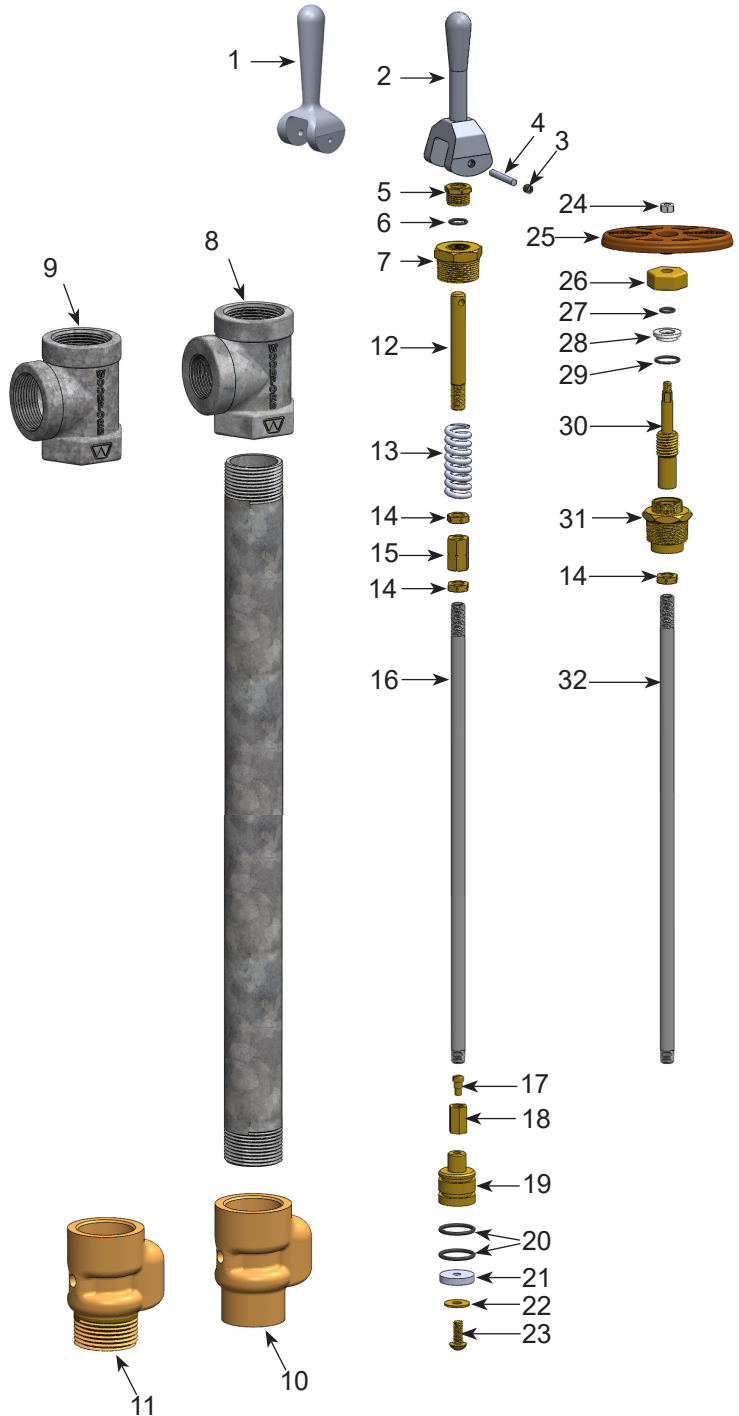

**MODEL U100 & U125 PARTS LIST**

ITEM	PART#	DESCRIPTION
1	41037	Automatic Close Handle
2	41025	Manual Close Handle
3	41201	Set Screw
4	41202	Handle Pin
5	41029	Packing Nut
6	41014	O-ring
7	41067	Bonnet Nut
8	41238	1 1/4" X 1 1/4" X 1" U100 Head
9	41237	1 1/4" X 1 1/4" X 1 1/4" U125 Head
10	41040	1" FPT Inlet Valve Body (U100)
11	41064	1 1/4" MPT Inlet Valve Body (U125)
12	41632	Stem
13	41068	Spring
14	41624	1/4" NPSM Locknut
15	41631	Coupling
16	U100/U125 OPERATING ROD (AUTO/MANUAL CLOSE HANDLE)	
	42126	1 FT. BURY (31 1/4" LONG)
	42107	2 FT. BURY (43 1/4" LONG)
	42108	3 FT. BURY (55 1/4" LONG)
	42109	4 FT. BURY (67 1/4" LONG)
	42110	5 FT. BURY (79 1/4" LONG)
	42111	6 FT. BURY (91 1/4" LONG)
	42112	7 FT. BURY (103 1/4" LONG)
17	41013	SWIVEL SCREW
18	41012	SWIVEL COUPLING
19	41055	PLUNGER
20	41056	O-RING (2-REQ'D)
21	41057	RUBBER SEAT WASHER (U150)
22	41058	BRASS WASHER
23	41059	SCREW
24	10206	5/16" NUT
25	10633	OVAL WHEEL HANDLE
26	41005	BONNET NUT
27	41215	O-RING
28	41007	PACKING GLAND
29	41056	O-RING
30	41145	STEM SCREW
31	41061	STUFFING BOX
32	U100/U125 OPERATING ROD (WHEEL HANDLE)	
	42156	1 FT. BURY (33 11/16" LONG)
	42157	2 FT. BURY (45 11/16" LONG)
	42158	3 FT. BURY (57 11/16" LONG)
	42159	4 FT. BURY (69 11/16" LONG)
	42160	5 FT. BURY (81 11/16" LONG)
	42161	6 FT. BURY (93 11/16" LONG)
	42162	7 FT. BURY (105 11/16" LONG)
	41060	Plunger Repair Kit (Includes Items 17-23)