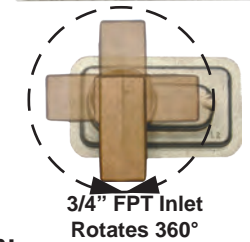

Finish: CH ___ BR ___ PB___

For Non Freezing Areas

Woodford Model B79 Box Type Backflow Protected 360° Close Coupled Inlet Trimline Wall Hydrant

The Model B79 is a backflow protected wall hydrant housed in a tamper resistant brass box. The hydrant is intended for irrigation purposes and is designed for use in mild climate areas or within temperature controlled buildings. The Model B79 fits inside a 4" wall.

Features:

- Red Brass head, valve body, box & door
- One piece box construction
- Hemispherical valve seat
- Hardened stainless steel operating stem
- EPDM Packing
- Adjustable brass packing nut
- Loose Tee Key operation
- 3/4" female pipe thread inlet swivels 360° to any position

Specifications:

PATENTED HIGH FLOW DOUBLE CHECK BACKFLOW PREVENTER

- NIDEL® Model 50HF with 3/4 inch male hose thread
- ASSE Standard 1052 approved
- Field Testable
- Two Independent Check Valves
- Drains automatically when hose is removed
- No spray back
- **Maximum Working Pressure:** 125 p.s.i.
- **Maximum Temperature:** 120° F

Specify as follows:

Wall hydrant shall be a box type Woodford Model B79 for non-freezing areas with ASSE 1052 approved NIDEL® Model 50HF high flow double check backflow preventer. 3/4" hose connection inlet and outlet. 360° inlet orientation. Hardened stainless steel operating stem. Packing nut secured with lock nut. Permanent type valve body with large hemispherical seating surface. Exterior finish to be Chrome Plated (options: Rough Brass or Polished Brass). Intended for irrigation purposes. Loose tee key to be furnished with each hydrant.