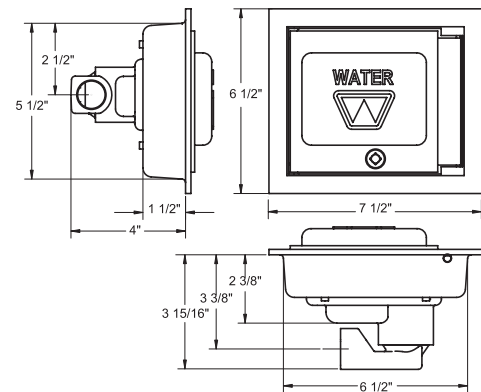

Rough-In Dimensions

WOODFORD MANUFACTURING COMPANY, LLC.

2121 WAYNOKA ROAD
COLORADO SPRINGS, CO 80915
Phone (800) 621-6032
Website: www.woodfordmfg.com
Email: sales@woodfordmfg.com