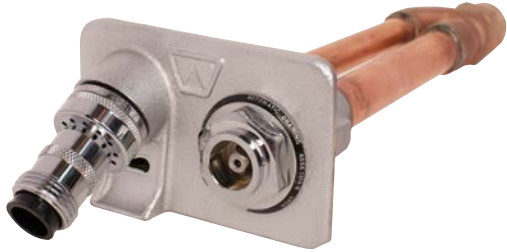

WOODFORD

COMMERCIAL WALL HYDRANTS

MODEL 67 FREEZELESS | ANTI-BURST | AUTOMATIC DRAINING