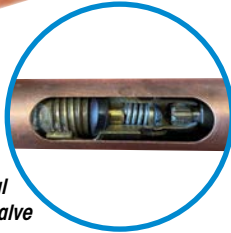

WOODFORD

WALL FAUCETS

MODEL 17 FREEZELESS

- Most reliable freezeless residential wall faucet in America
- Won't freeze and burst if installed properly and hose is removed

MODEL 19 FREEZELESS | ANTI-BURST

Patented internal pressure relief valve

- Freezeless AND anti-burst residential wall faucet
- Won't freeze and burst in freezing conditions, even if hose is attached
- Ergonomic oval handle
- Backed by five-year, \$5000 warranty
- Includes patented pressure relief valve that prevents pressure buildup and burst tubes

MODEL 22 FREEZELESS | ANTI-BURST | HOT/COLD

Model 22

Model V22

- Hot/cold outdoor wall faucets
- Freezeless and anti-burst
- Includes patented pressure relief valves that prevent pressure buildup and burst tubes
- Install outside or in garages
- Horizontal and vertical configurations available

WOODFORD

FAUCET ACCESSORIES

WALL FAUCET MOUNTING SLEEVE WF-MS

- Takes guesswork out of how far to stub out Woodford faucets through brick, stone and stucco veneer
- Provides a better, more secure installation in rock, stone, stucco, etc.
- Mate the faucet wall flange to the front of the mounting sleeve and secure with two screws (included)
- Fits Woodford Models 14, 16, 17 and 19