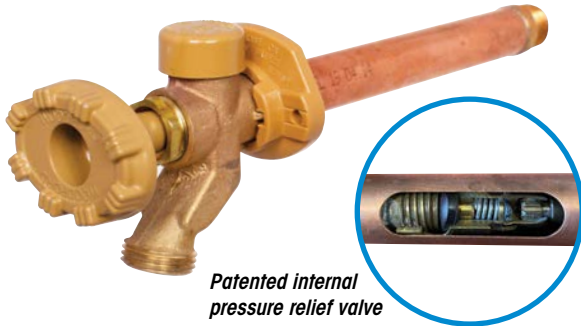

WOODFORD

WALL FAUCETS

MODEL 17 FREEZELESS

- Most reliable freezeless residential wall faucet in America
- Won't freeze and burst if installed properly and hose is removed

MODEL 19 FREEZELESS | ANTI-BURST

Patented internal pressure relief valve

- Freezeless AND anti-burst residential wall faucet
- Won't freeze and burst in freezing conditions, even if hose is attached
- Ergonomic oval handle
- Backed by five-year, \$5000 warranty
- Includes patented pressure relief valve that prevents pressure buildup and burst tubes

MODEL 22 FREEZELESS | ANTI-BURST | HOT/COLD

Model 22

Model V22

- Hot/cold outdoor wall faucets
- Freezeless and anti-burst
- Includes patented pressure relief valves that prevent pressure buildup and burst tubes
- Install outside or in garages
- Horizontal and vertical configurations available

MODEL 30 FREEZELESS | ANTI-BURST | AUTOMATIC DRAINING

- Automatically drains, with or without a hose attached
- Freezeless and won't burst
- Includes 50HA double-check backflow preventer
- Designed for residential or light commercial use