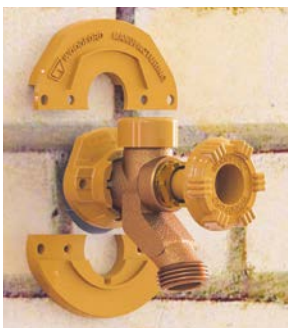

WOODFORD

FAUCET ACCESSORIES

WALL FAUCET MOUNTING SLEEVE WF-MS

- Takes guesswork out of how far to stub out Woodford faucets through brick, stone and stucco veneer
- Provides a better, more secure installation in rock, stone, stucco, etc.
- Mate the faucet wall flange to the front of the mounting sleeve and secure with two screws (included)
- Fits Woodford Models 14, 16, 17 and 19

MODEL 22 DRYWALL MOUNTING PLATE DMP

- Provides clean drywall installation for Model 22 or V22
- Allows for a square cut in the drywall
- Can be oriented horizontally or vertically
- Provides secure anchor for faucet

VANDAL-RESISTANT STEM LOCK SL-17

- Keyed access prevents water theft
- Easy to retrofit a Woodford faucet
- Key operates faucet
- Fits Woodford Models 14, 16, 17, 19, 22 and V22

OVERSIZED FLANGE RK-OSF

- Covers large holes, secures loose faucets
- Fits behind Woodford faucet flange
- Fits Woodford Models 14, 16, 17, 19 and 101

WOODFORD

WALL FAUCET REPAIR

ADJUSTABLE OPERATING ROD RK-ADJ-PRV

- Converts Woodford Models 14 and 17 faucets to anti-burst faucets
- Includes patented pressure relief valve that prevents pressure buildup and burst tubes
- Adjustable operating rod assembles for combinations of 4" to 14" model lengths
- Ability to create 4" to 14" rod enables plumbers to reduce repair parts inventory. Fits Woodford Models 14, 16, 17, 19, 22 and V22.