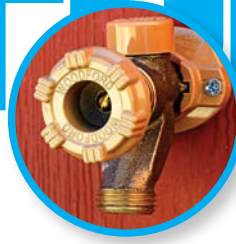

WOODFORD

WALL FAUCETS