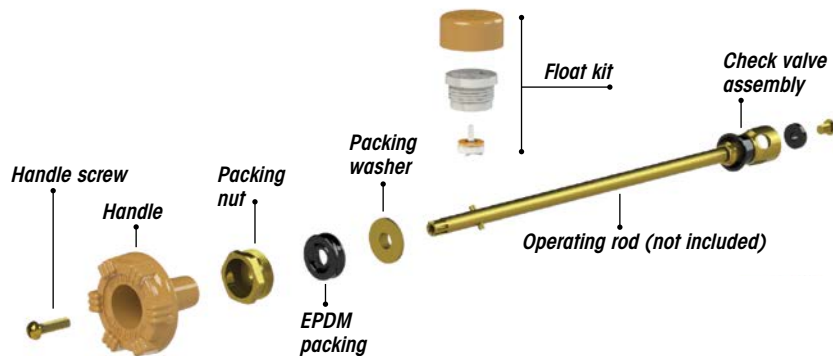

MODEL 22 DRYWALL MOUNTING PLATE DMP

- Provides clean drywall installation for Model 22 or V22
- Allows for a square cut in the drywall
- Can be oriented horizontally or vertically
- Provides secure anchor for faucet

VANDAL-RESISTANT STEM LOCK SL-17

- Keyed access prevents water theft
- Easy to retrofit a Woodford faucet
- Key operates faucet
- Fits Woodford Models 14, 16, 17, 19, 22 and V22

OVERSIZED FLANGE RK-OSF

- Covers large holes, secures loose faucets
- Fits behind Woodford faucet flange
- Fits Woodford Models 14, 16, 17, 19 and 101

WOODFORD

WALL FAUCET REPAIR

ADJUSTABLE OPERATING ROD RK-ADJ-PRV

- Converts Woodford Models 14 and 17 faucets to anti-burst faucets
- Includes patented pressure relief valve that prevents pressure buildup and burst tubes
- Adjustable operating rod assembles for combinations of 4" to 14" model lengths
- Ability to create 4" to 14" rod enables plumbers to reduce repair parts inventory. Fits Woodford Models 14, 16, 17, 19, 22 and V22.

MODEL 17 REPAIR KIT RK-17MH

- Includes handle screw, handle, packing nut, EPDM packing, packing washer, check valve, valve seat rubber, retainer screw and float kit

WOODFORD

WOODFORD MANUFACTURING COMPANY