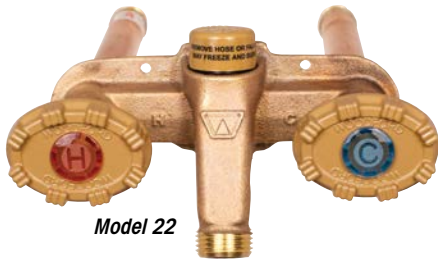

WOODFORD

WALL FAUCETS

MODEL 17 FREEZELESS

- Most reliable freezeless residential wall faucet in America
- Won't freeze and burst if installed properly and hose is removed

MODEL 19 FREEZELESS | ANTI-BURST

Patented internal pressure relief valve

- Freezeless AND anti-burst residential wall faucet
- Won't freeze and burst in freezing conditions, even if hose is attached
- Ergonomic oval handle
- Backed by five-year, \$5000 warranty
- Includes patented pressure relief valve that prevents pressure buildup and burst tubes

MODEL 22 FREEZELESS | ANTI-BURST | HOT/COLD

Model 22

Model V22

- Hot/cold outdoor wall faucets
- Freezeless and anti-burst
- Includes patented pressure relief valves that prevent pressure buildup and burst tubes
- Install outside or in garages
- Horizontal and vertical configurations available

MODEL 30 FREEZELESS | ANTI-BURST | AUTOMATIC DRAINING

- Automatically drains, with or without a hose attached
- Freezeless and won't burst
- Includes 50HA double-check backflow preventer
- Designed for residential or light commercial use