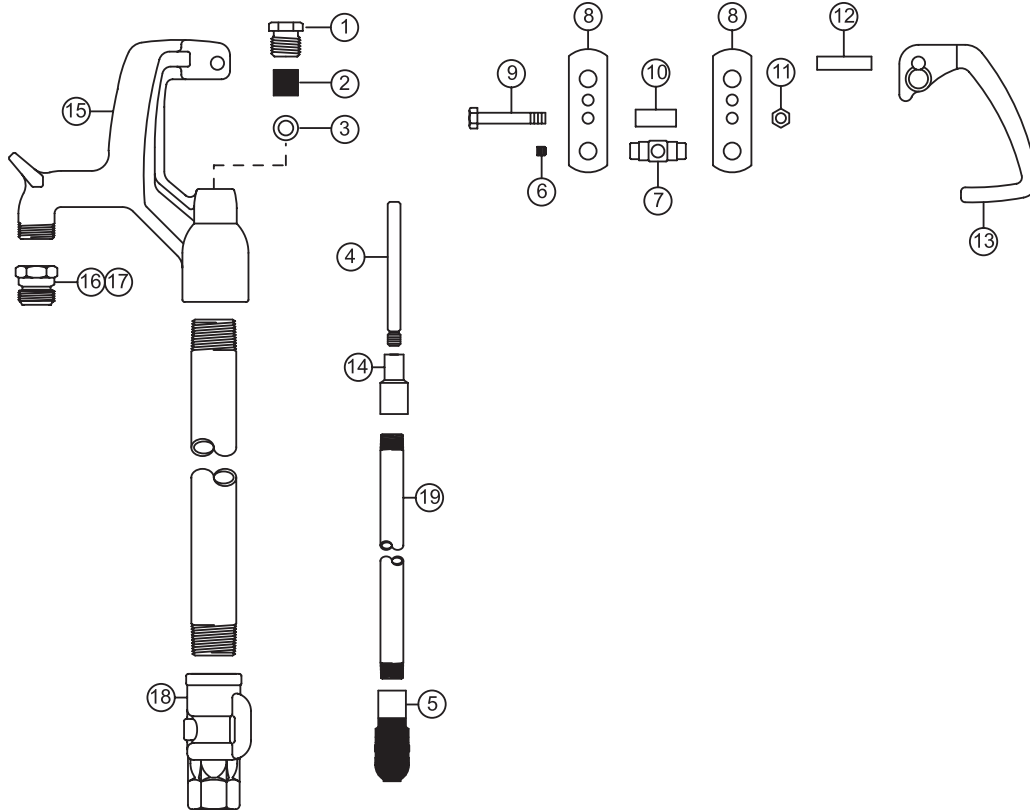

Tamper Proof Lock - Can be locked in closed position by inserting padlock or bolt through hole in link.

Long Life Packing - Graphite packing for lubricity and long life.

Long Life Valve Seat - Special shape - large contact area - eliminates need for renewable nylon seat.

Specifications:

Female Inlet: 3/4" NPT

Casing: 1" Galvanized Steel Pipe

Operating Rod: 3/8" Galvanized Steel Pipe

Drain Hole: Tapped - 1/8" N.P.T.

Removable Nozzle: 3/4" Brass Male Hose Nozzle

Optional: At additional cost

*Must ship by truck line due to length.

Rough-In Dimensions

**For Installation / Troubleshooting Instructions go to
www.woodfordmfg.com or call 1-800-621-6032**

When ordering, specify model and bury depth.

WOODFORD

MODEL W34 PARTS LIST

ITEM	PART#	DESCRIPTION	ITEM	PART#	DESCRIPTION
1	10100	Packing Nut	19	W34 - 3/8" Operating Pipe (Bury Depth & Length)	
2	10101	Packing		10023	1' Bury (35 1/2" Long)
3	10102	Packing Support Washer		10024	2' Bury (47 1/2" Long)
4	10104	Brass Rod Stem		10025	3' Bury (59 1/2" Long)
5	10105	Plunger		10026	4' Bury (71 1/2" Long)
6	10158	Pivot Set Screw		10027	5' Bury (83 1/2" Long)
7	10159	Pivot		10028	6' Bury (95 1/2" Long)
	15050	Pivot Assembly (Includes Items 6 & 7)		10029	7' Bury (107 1/2" Long)
8	10144	Steel Link (2 Req'd)		RK-W34HA	Head Assembly - Complete (Includes Items 1-4, 6-16) (15039)
9	10157	Link Bolt		RK-W34	Repair Kit (Includes Items 1-7)
10	10146	Link Spacer		RK-WXL	Steel Link Repair Kit (Includes Items 8 - 11)
11	10206	Link Bolt Nut			
12	10142	Handle Pin			
13	10211	Handle			
14	10011	Reducing Coupling			
15	15040	Head & Nozzle Assembly (Includes Item 16)			
16	10004	3/4" Brass Hose Nozzle (Standard)			
17	10007	1' Brass Hose Nozzle (Optional)			
18	10018	Valve Body			