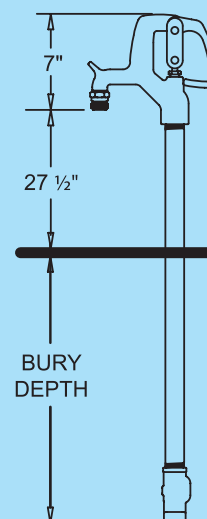

Rough-In Dimensions

**For Installation / Troubleshooting Instructions go to
www.woodfordmfg.com or call 1-800-621-6032**

When ordering, specify model and bury depth.